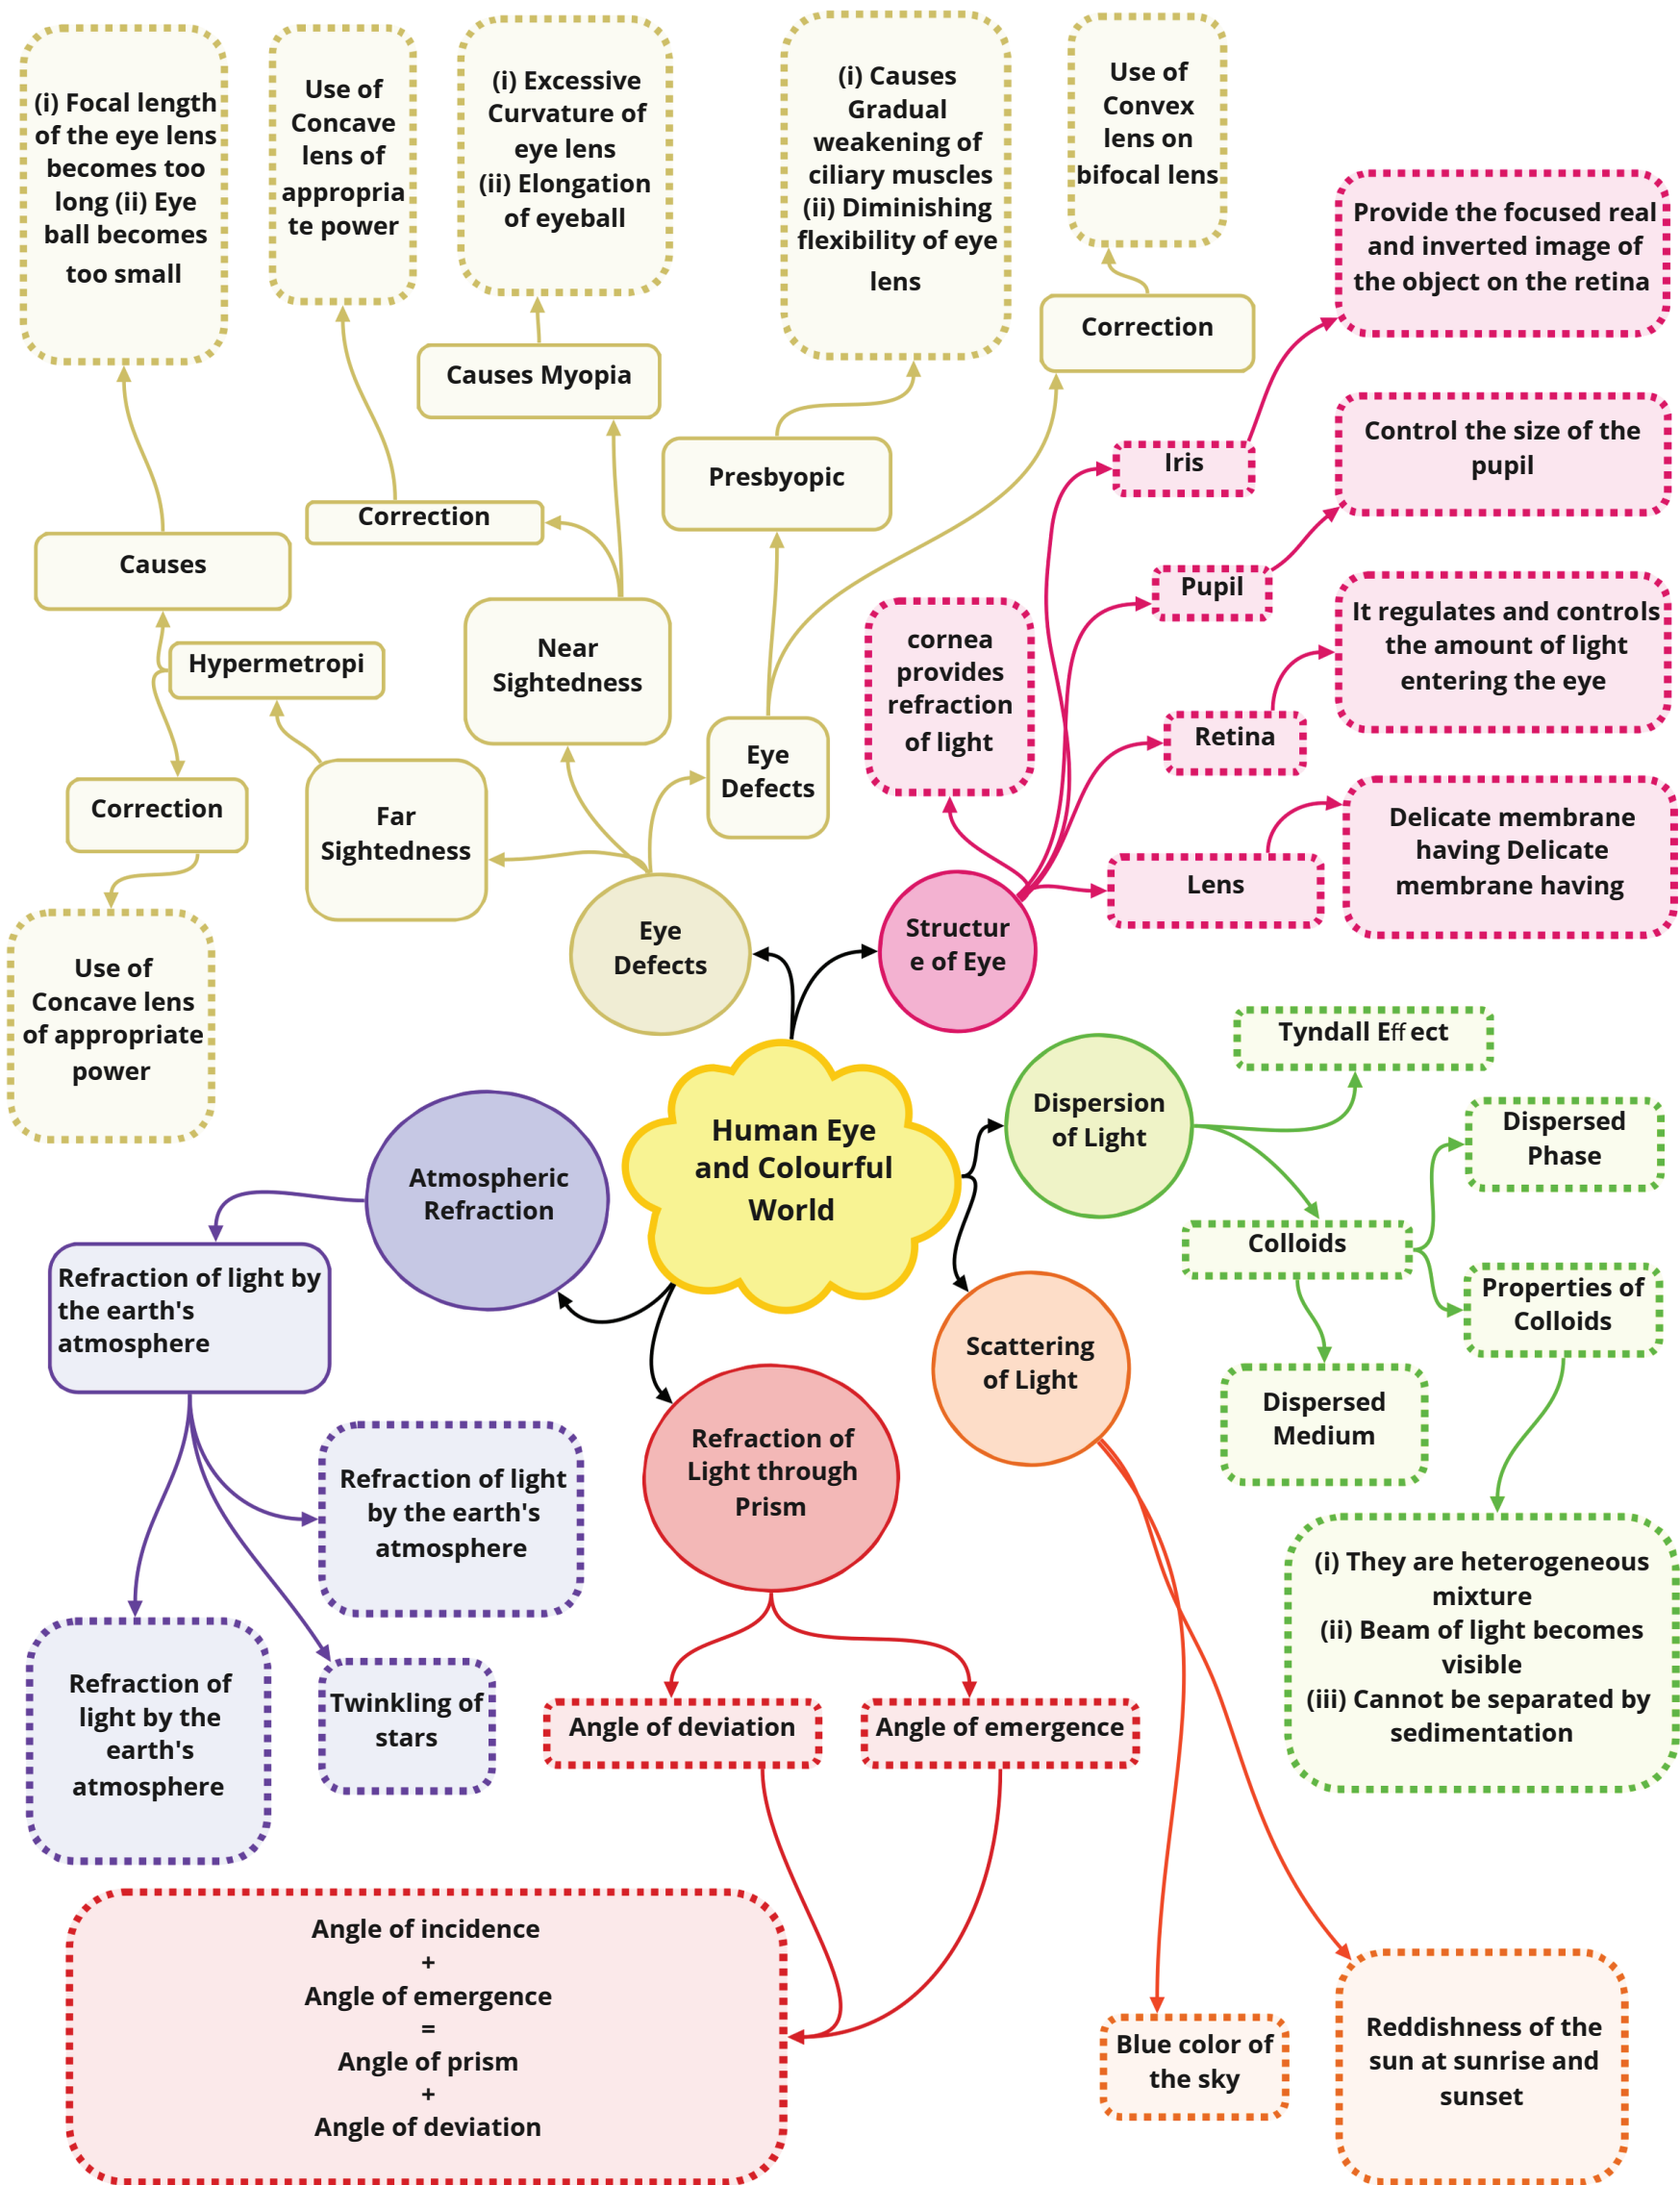

PRERANA PU COLLEGE

BELAGAVI

Class : 10th Physics
Chapter-11 : Human Eye and Colourful World

Scan to download more FORMULAS & MIND MAPS

For more details contact us on:

**PRERANA PU COLLEGE
HINDWADI, BELAGAVI**

8123800024/02/15

Powered by:

thoughtflow

Think beyond your ability...